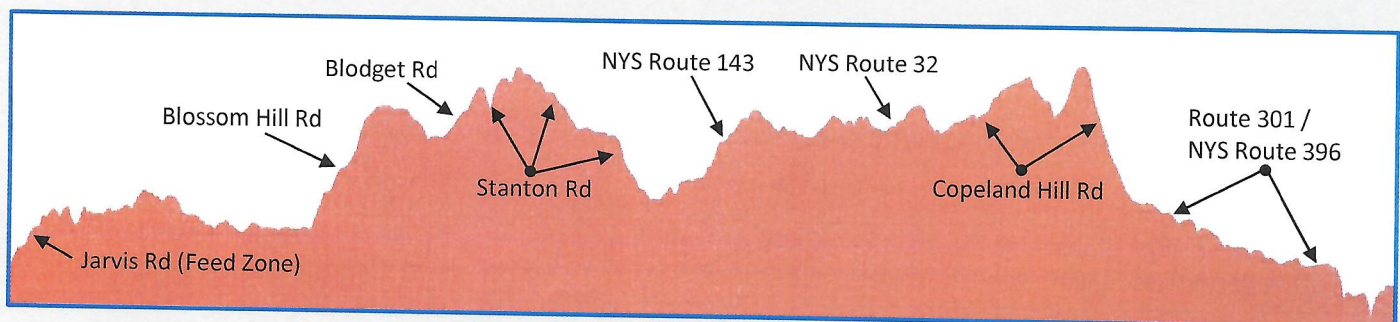

## 2021 Course Map – Albany (Ravena), NY

Course: <https://ridewithgps.com/routes/36215855>

Registration/Staging: Ravena/Coeymans/Selkirk High School (Route 9W, Ravena, NY)

Feed Zone: Jarvis Road (Parking on Route 101)

<http://www.bikereg.com/ny-capital-region-road-race> 

**Course:** Course is located 10 miles South of Albany, in Ravena, NY at the High School on Route 9W (1-mile north of Ravena). **RACE STARTS and FINISHES at Ravena-Coeymans-Selkirk High School.** The race will leave the school (2.5 miles) out to a 21-mile race loop and will return to the school on the 2.5-mile section to a FLAT/FAST finish!

**Address: 2025 Route 9W, Ravena, NY 12143**

**From the South:** Take I-87 North to Exit 21B, Coxsackie. Take Route 9W north for 8 miles (go 1-mile north of Ravena) **From the North:** Take I-87 South to Exit 22, Selkirk. Turn right onto Route 144 South for ¼ mile; turn right onto Route 396/Maple Ave, continue through Selkirk, turn left onto Route 9W south for 3.5 miles (school is on right).

**From the West:** Take I-90 East towards Albany, than I-87 South to Exit 22, Selkirk. Turn right onto Route 144 South for ¼ mile; turn right onto Route 396/Maple Ave through Selkirk, turn left onto Route 9W south for 3.5 miles (school on right). **From the East:** Take Mass Pike East (I-90) into New York; continue straight, following signs for I-87. Do **NOT** take Exit B1 (to Albany). Upon reaching I-87, take I-87 North for ½ mile to Exit 22, Selkirk. Turn right onto Route 144 South for ¼ mile; turn right onto Route 396/Maple Ave, continue through Selkirk, turn left onto Route 9W south for 3.5 miles.